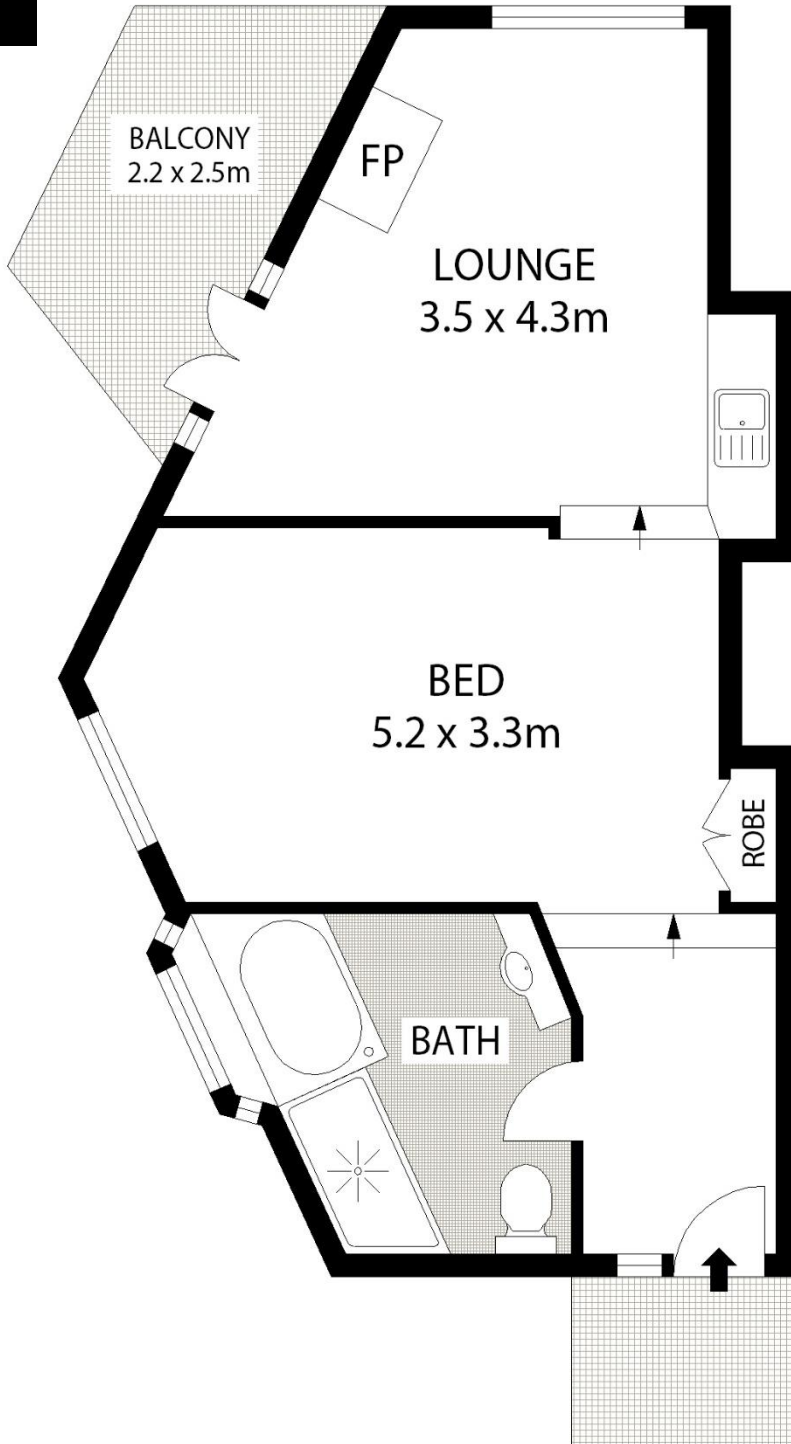

Villa, Mt Tamborine Floor Plan

VILLA, 123 ALPINE TERRACE

MOUNT TAMBORINE

INTERNAL AREA :- 52 SQM
EXTERNAL AREA :- 10 SQM

This floor plan is conceptual only. It is provided for illustrative purposes only and should not be relied upon. We make no guarantee as to the accuracy of this plan. All interested parties should make and rely on their own enquiries in determining the accuracy of the information contained in this floor plan.